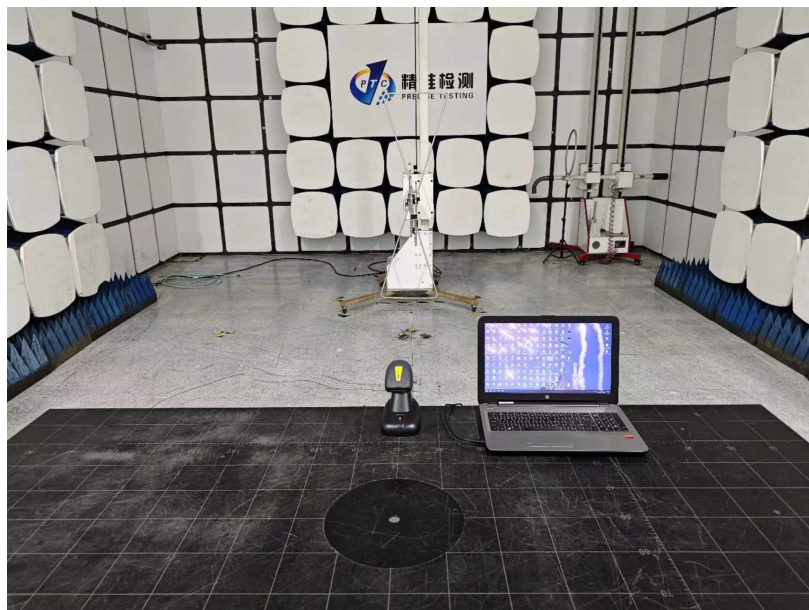

Conducted Emissions

Radiated Spurious Emissions

Test Frequency From Below 30MHz

Test frequency from Above 1GHz