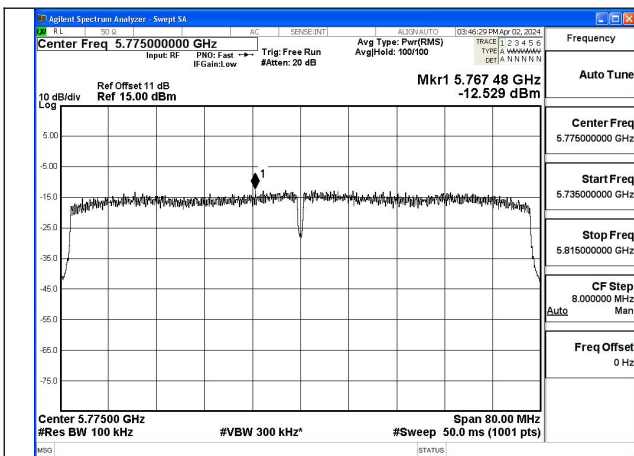

Test Mode: 802.11ac VHT40

Mode:802.11ac VHT40 Frequency:5755MHz
Ant:Chain0

Mode:802.11ac VHT40 Frequency:5795MHz
Ant:Chain0

Mode:802.11ac VHT40 Frequency:5755MHz
Ant:Chain1

Mode:802.11ac VHT40 Frequency:5795MHz
Ant:Chain1

Test Mode: 802.11ac VHT80

Mode:802.11ac VHT80 Frequency:5775MHz
Ant:Chain0

Mode:802.11ac VHT80 Frequency:5775MHz
Ant:Chain1