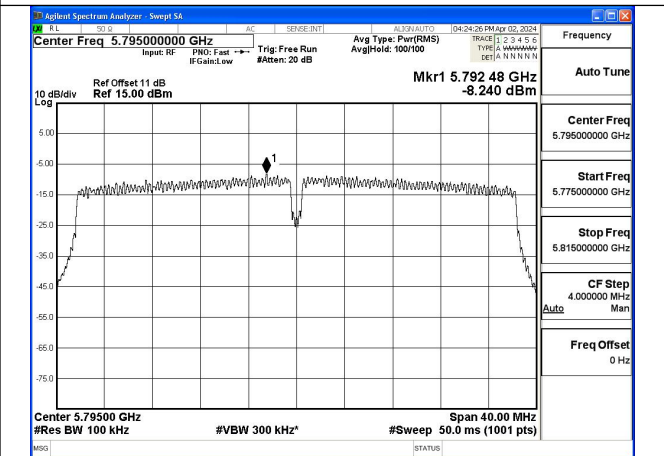

Test Mode: 802.11ac VHT40

Mode:802.11ac VHT40 Frequency:5755MHz
Ant:Chain0

Mode:802.11ac VHT40 Frequency:5795MHz
Ant:Chain0

Mode:802.11ac VHT40 Frequency:5755MHz
Ant:Chain1

Mode:802.11ac VHT40 Frequency:5795MHz
Ant:Chain1

Test Mode: 802.11ac VHT80

Mode:802.11ac VHT80 Frequency:5775MHz
Ant:Chain0

Mode:802.11ac VHT80 Frequency:5775MHz
Ant:Chain1