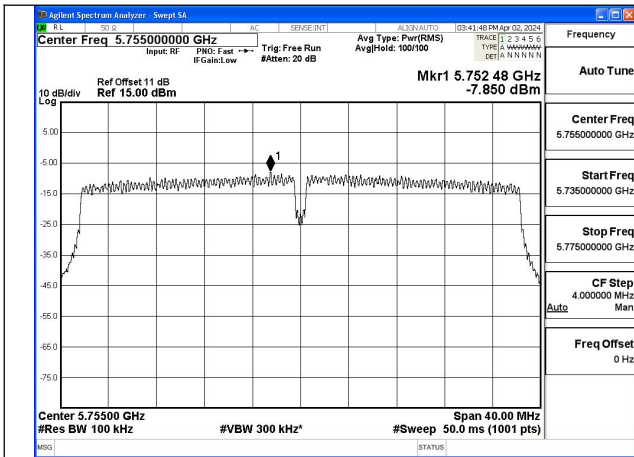

Test Mode: 802.11ac VHT40

Mode:802.11ac VHT40 Frequency:5755MHz
Ant:Chain0

Mode:802.11ac VHT40 Frequency:5795MHz
Ant:Chain0

Mode:802.11ac VHT40 Frequency:5755MHz
Ant:Chain1

Mode:802.11ac VHT40 Frequency:5795MHz
Ant:Chain1

Test Mode: 802.11ac VHT80

Mode:802.11ac VHT80 Frequency:5775MHz
Ant:Chain0

Mode:802.11ac VHT80 Frequency:5775MHz
Ant:Chain1