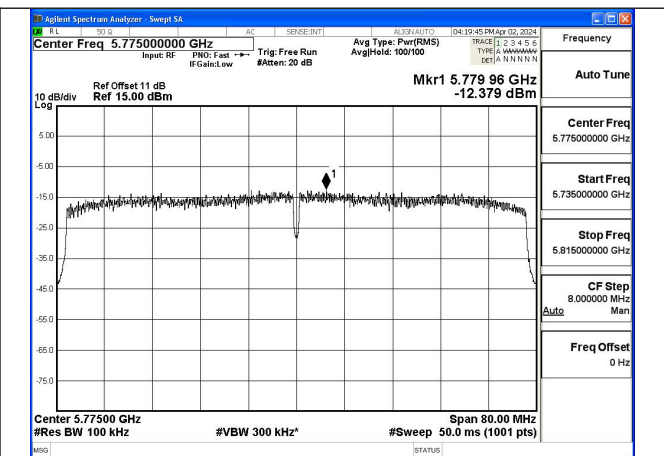

Test Mode: 802.11ac VHT40

Mode:802.11ac VHT40 Frequency:5755MHz
Ant:Chain0

Mode:802.11ac VHT40 Frequency:5795MHz
Ant:Chain0

Mode:802.11ac VHT40 Frequency:5755MHz
Ant:Chain1

Mode:802.11ac VHT40 Frequency:5795MHz
Ant:Chain1

Test Mode: 802.11ac VHT80

Mode:802.11ac VHT80 Frequency:5775MHz
Ant:Chain0

Mode:802.11ac VHT80 Frequency:5775MHz
Ant:Chain1