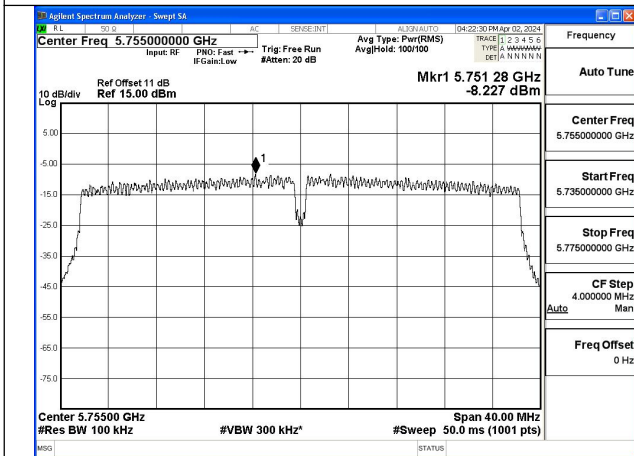

Test Mode: 802.11ac VHT40

Mode:802.11ac VHT40 Frequency:5755MHz
Ant:Chain0

Mode:802.11ac VHT40 Frequency:5795MHz
Ant:Chain0

Mode:802.11ac VHT40 Frequency:5755MHz
Ant:Chain1

Mode:802.11ac VHT40 Frequency:5795MHz
Ant:Chain1

Test Mode: 802.11ac VHT80

Mode:802.11ac VHT80 Frequency:5775MHz
Ant:Chain0

Mode:802.11ac VHT80 Frequency:5775MHz
Ant:Chain1