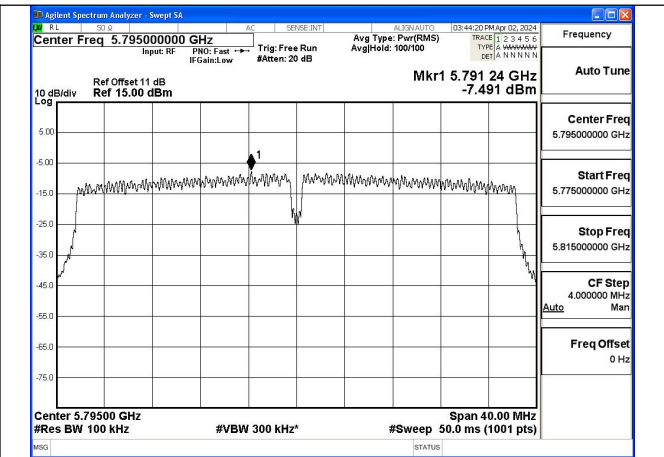

Test Mode: 802.11ac VHT40

Mode:802.11ac VHT40 Frequency:5755MHz
Ant:Chain0

Mode:802.11ac VHT40 Frequency:5795MHz
Ant:Chain0

Mode:802.11ac VHT40 Frequency:5755MHz
Ant:Chain1

Mode:802.11ac VHT40 Frequency:5795MHz
Ant:Chain1

Test Mode: 802.11ac VHT80

Mode:802.11ac VHT80 Frequency:5775MHz
Ant:Chain0

Mode:802.11ac VHT80 Frequency:5775MHz
Ant:Chain1