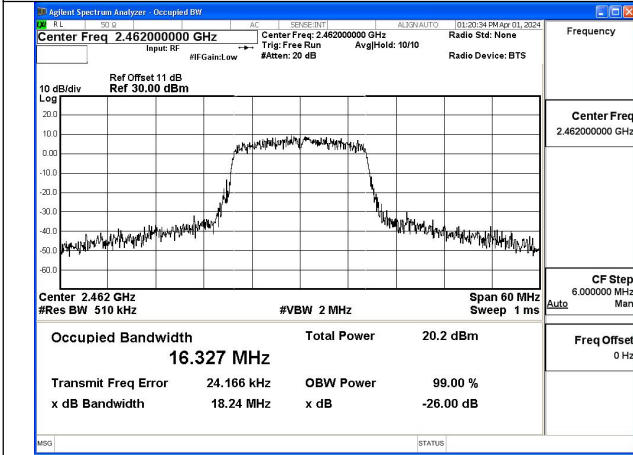

Mode:802.11b Frequency:2437MHz Ant:Chain1

Mode:802.11b Frequency:2462MHz Ant:Chain1

Test Mode: 802.11g

Mode:802.11g Frequency:2412MHz Ant:Chain0

Mode:802.11g Frequency:2437MHz Ant:Chain0

Mode:802.11g Frequency:2462MHz Ant:Chain0