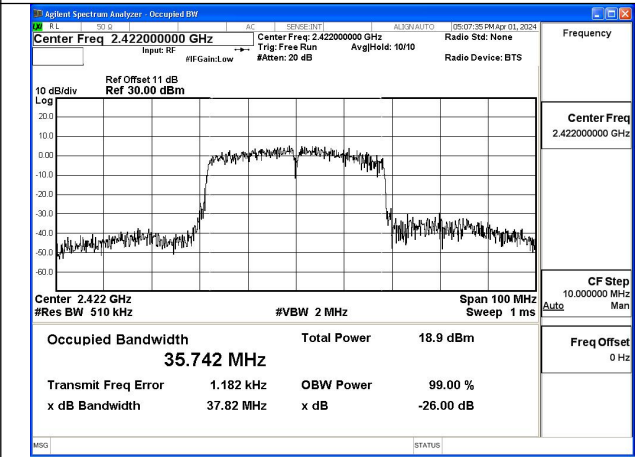

Mode:802.11n HT40 Frequency:2422MHz Ant:Chain1