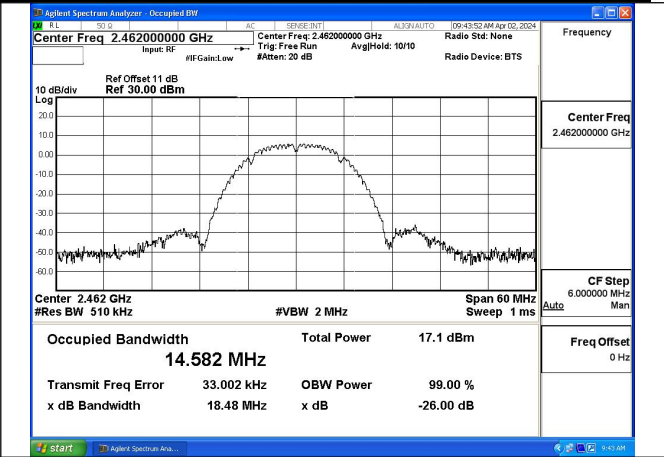

Mode:802.11b Frequency:2437MHz Ant:Chain1

Mode:802.11b Frequency:2462MHz Ant:Chain1

Test Mode: 802.11g

Mode:802.11g Frequency:2412MHz Ant:Chain0

Mode:802.11g Frequency:2437MHz Ant:Chain0

Mode:802.11g Frequency:2462MHz Ant:Chain0