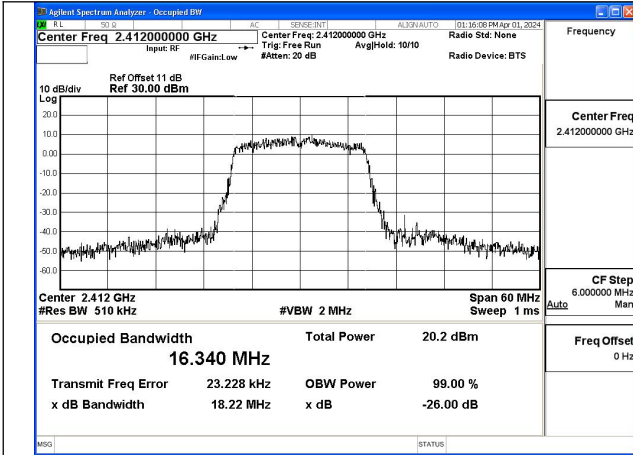

Mode:802.11b Frequency:2437MHz Ant:Chain1

Mode:802.11b Frequency:2462MHz Ant:Chain1

Test Mode: 802.11g

Mode:802.11g Frequency:2412MHz Ant:Chain0

Mode:802.11g Frequency:2437MHz Ant:Chain0

Mode:802.11g Frequency:2462MHz Ant:Chain0