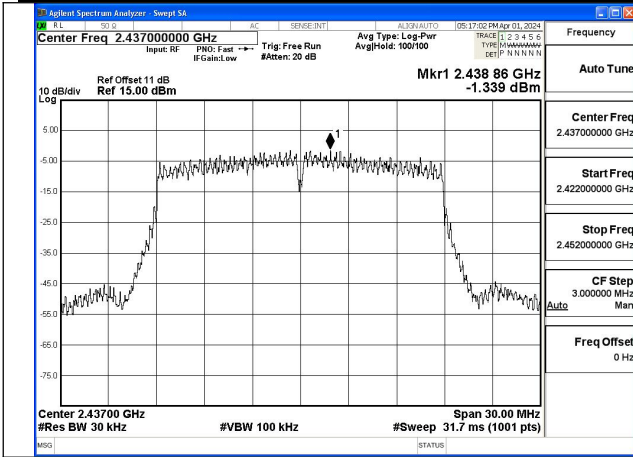

Mode:802.11n HT20 Frequency:2437MHz Ant:Chain1