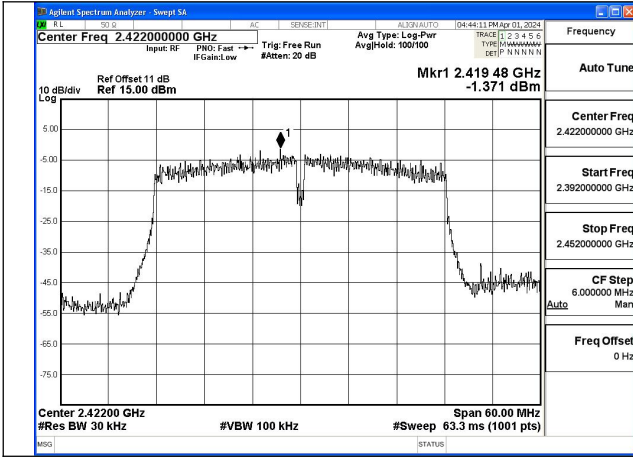

Mode:802.11n HT20 Frequency:2437MHz Ant:Chain0

Mode:802.11n HT20 Frequency:2462MHz Ant:Chain0

Mode:802.11n HT20 Frequency:2412MHz Ant:Chain1

Mode:802.11n HT20 Frequency:2437MHz Ant:Chain1

Mode:802.11n HT20 Frequency:2462MHz Ant:Chain1

Test Mode: 802.11n HT40

Mode:802.11n HT40 Frequency:2422MHz Ant:Chain0

Mode:802.11n HT40 Frequency:2437MHz Ant:Chain0

Mode:802.11n HT40 Frequency:2452MHz Ant:Chain0

Mode:802.11n HT40 Frequency:2422MHz Ant:Chain1