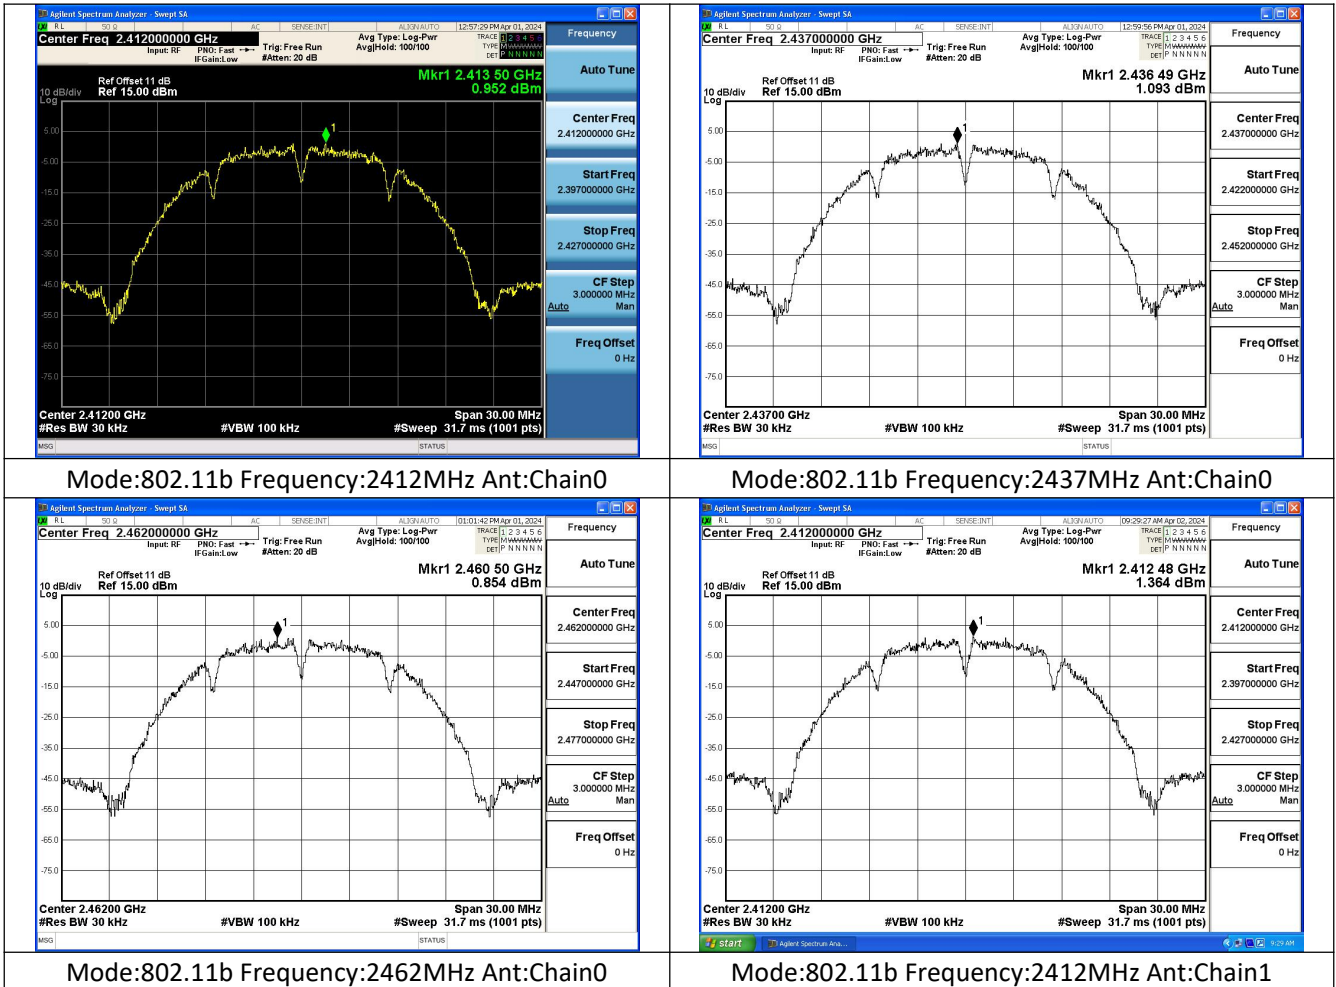

Transmitter Power Spectral Density

Test Mode	Antenna	Tones	Power Density(dBm/3KHz)		
			Channel No.1	Channel No.6	Channel No.11
			2412MHz	2437MHz	2462MHz
802.11b	Chain0	NA	-9.048	-8.907	-9.146
802.11b	Chain1	NA	-8.636	-9.197	-9.099
802.11g	Chain0	NA	-8.774	-8.186	-9.040
802.11g	Chain1	NA	-11.484	-10.655	-10.009
802.11n HT20	Chain0	NA	-9.989	-9.573	-11.268
802.11n HT20	Chain1	NA	-11.641	-11.339	-10.976
802.11n HT20	MIMO	NA	-7.727	-7.357	-8.109

Test Mode	Antenna	Tones	Power Density(dBm/3KHz)		
			Channel No.3	Channel No.6	Channel No.9
			2422MHz	2437MHz	2452MHz
802.11n HT40	Chain0	NA	-11.241	-10.802	-10.620
802.11n HT40	Chain1	NA	-11.478	-11.039	-9.921
802.11n HT40	MIMO	NA	-8.348	-7.909	-7.246

Test Mode: 802.11b