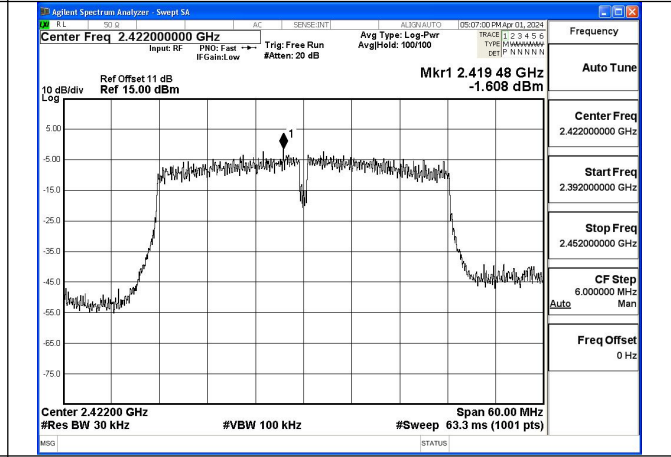

Test Mode: 802.11n HT40

Mode:802.11n HT40 Frequency:2422MHz Ant:Chain0

Mode:802.11n HT40 Frequency:2437MHz Ant:Chain0

Mode:802.11n HT40 Frequency:2452MHz Ant:Chain0

Mode:802.11n HT40 Frequency:2422MHz Ant:Chain1