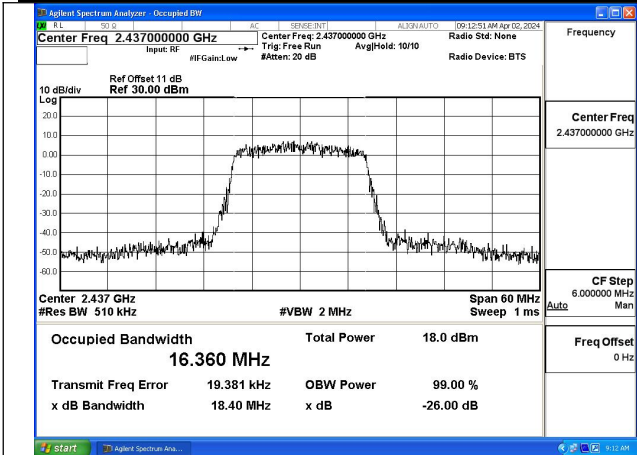

Mode:802.11g Frequency:2437MHz Ant:Chain1