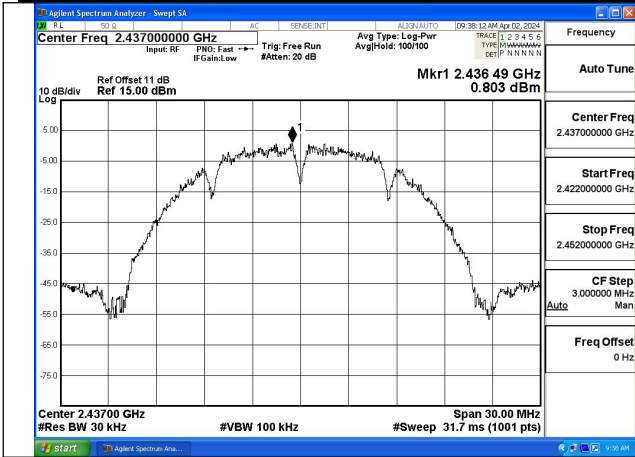

Mode:802.11b Frequency:2437MHz Ant:Chain1