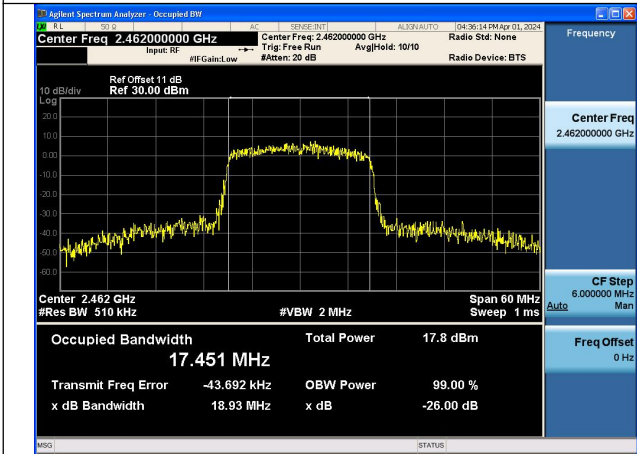

Mode:802.11g Frequency:2412MHz Ant:Chain1

Mode:802.11g Frequency:2437MHz Ant:Chain1

Mode:802.11g Frequency:2462MHz Ant:Chain1

Test Mode: 802.11n HT20

Mode:802.11n HT20 Frequency:2412MHz Ant:Chain0

Mode:802.11n HT20 Frequency:2437MHz Ant:Chain0