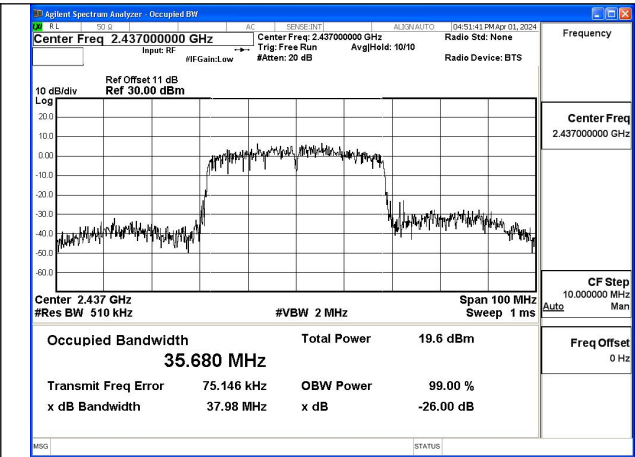

Mode:802.11n HT40 Frequency:2437MHz Ant:Chain0