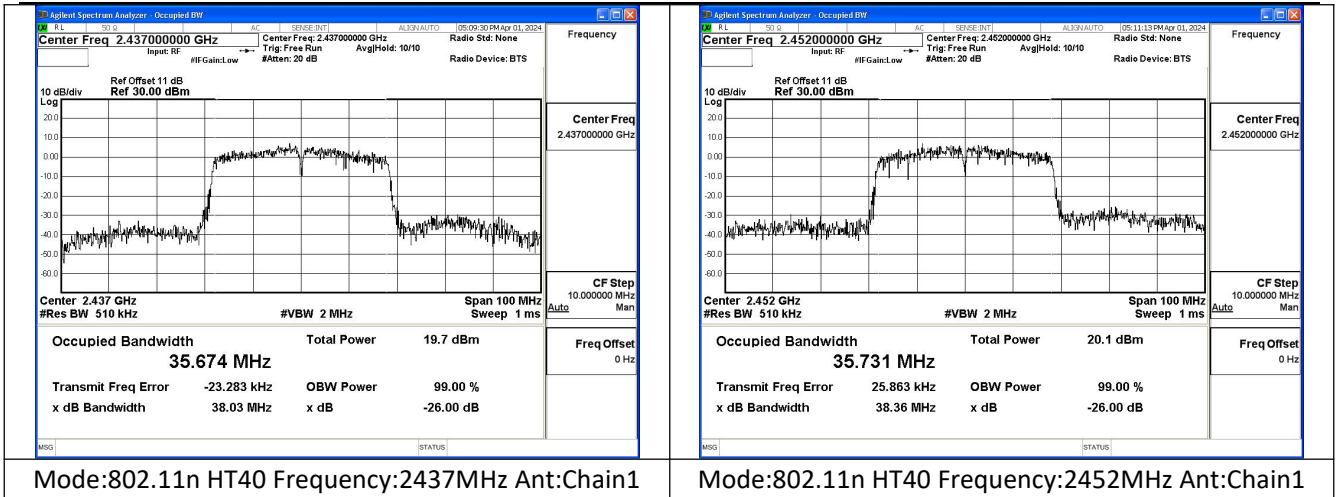

Mode:802.11n HT40 Frequency:2422MHz Ant:Chain0

Mode:802.11n HT40 Frequency:2437MHz Ant:Chain0

Mode:802.11n HT40 Frequency:2452MHz Ant:Chain0

Mode:802.11n HT40 Frequency:2422MHz Ant:Chain1

Mode:802.11n HT40 Frequency:2437MHz Ant:Chain1