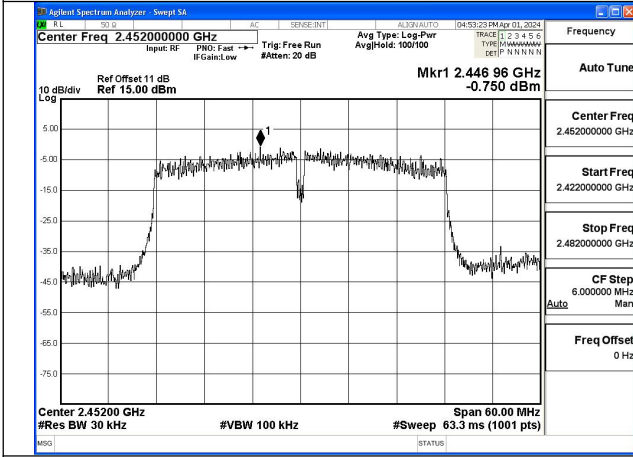

Mode:802.11n HT40 Frequency:2452MHz Ant:Chain0