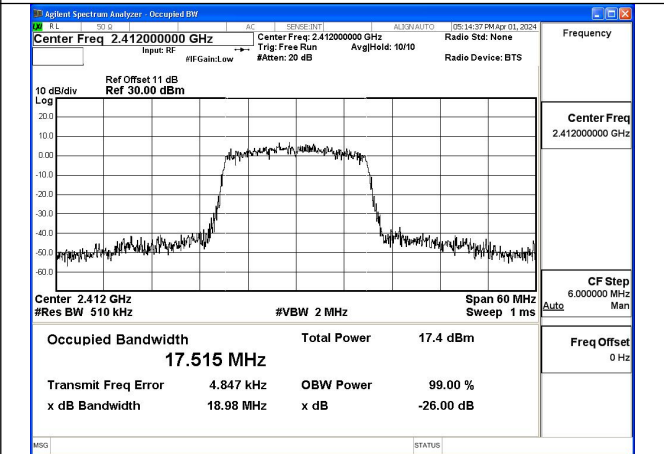

Mode:802.11n HT20 Frequency:2412MHz Ant:Chain1