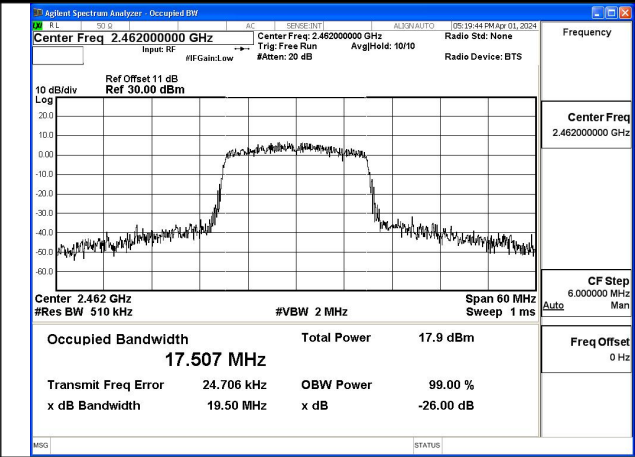

Mode:802.11n HT20 Frequency:2462MHz Ant:Chain1