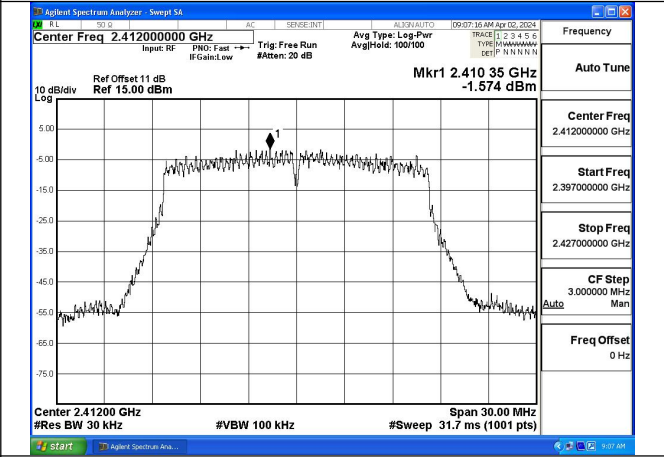

Mode:802.11g Frequency:2412MHz Ant:Chain1