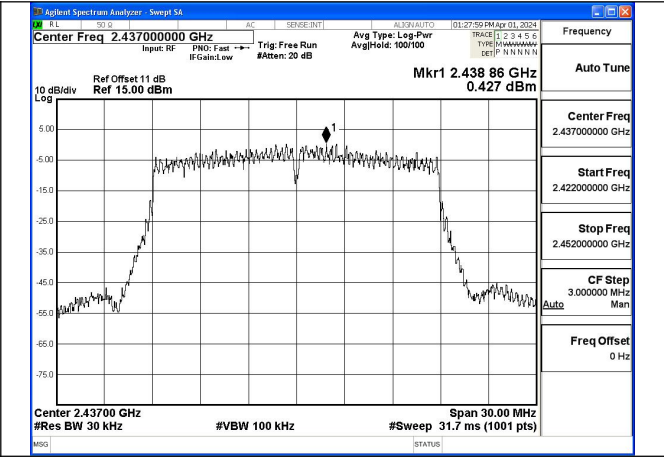

Mode:802.11g Frequency:2462MHz Ant:Chain0

Mode:802.11g Frequency:2412MHz Ant:Chain1

Mode:802.11g Frequency:2437MHz Ant:Chain1

Mode:802.11g Frequency:2462MHz Ant:Chain1

Test Mode: 802.11n HT20

Mode:802.11n HT20 Frequency:2412MHz Ant:Chain0