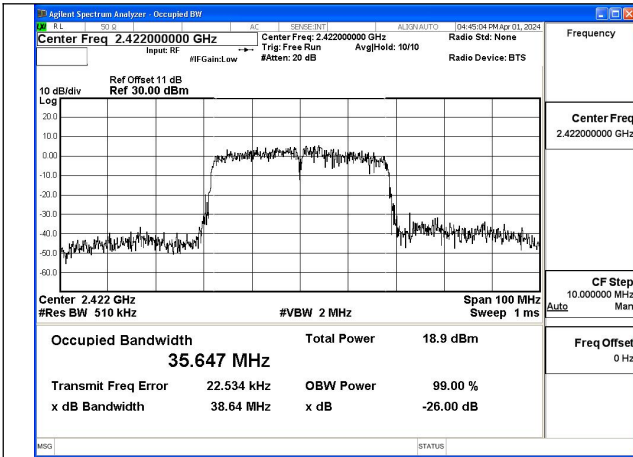

Mode:802.11n HT20 Frequency:2462MHz Ant:Chain0

Mode:802.11n HT20 Frequency:2412MHz Ant:Chain1

Mode:802.11n HT20 Frequency:2437MHz Ant:Chain1

Mode:802.11n HT20 Frequency:2462MHz Ant:Chain1

Test Mode: 802.11n HT40