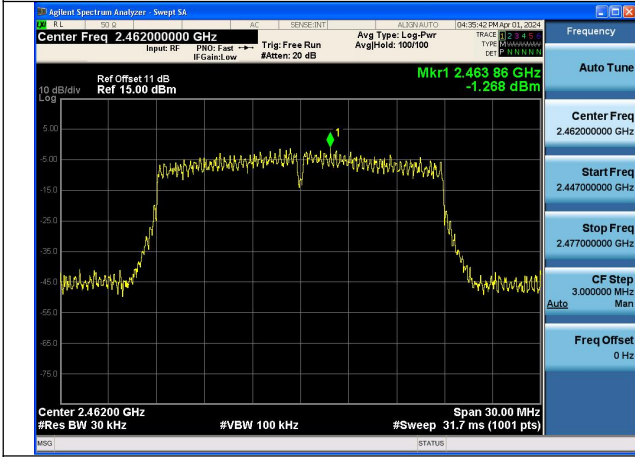

Mode:802.11n HT20 Frequency:2462MHz Ant:Chain0