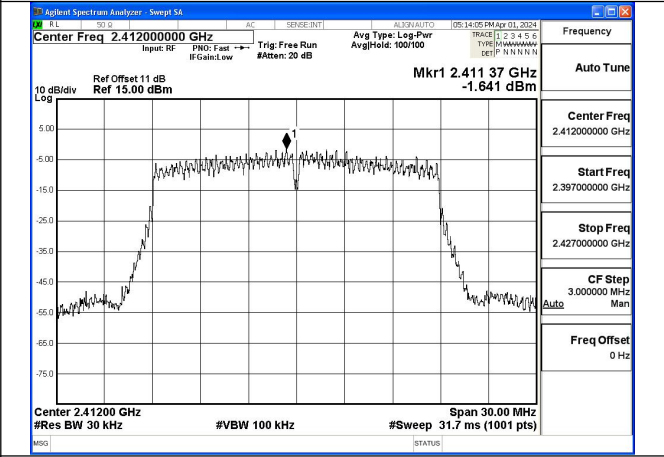

Mode:802.11n HT20 Frequency:2412MHz Ant:Chain1