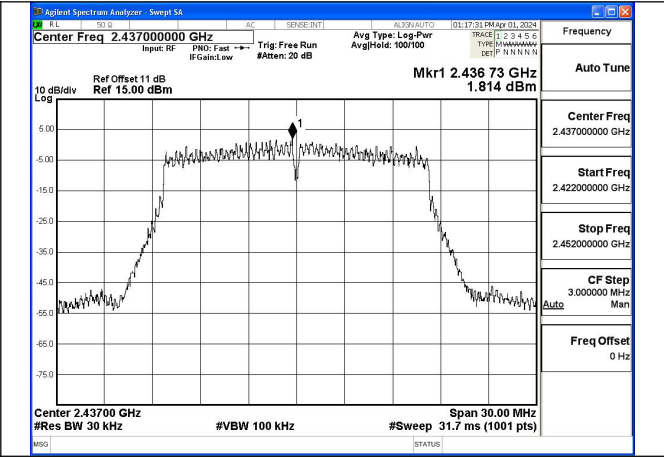

Test Mode: 802.11b

Mode:802.11b Frequency:2437MHz Ant:Chain1

Mode:802.11b Frequency:2462MHz Ant:Chain1

Test Mode: 802.11g

Mode:802.11g Frequency:2412MHz Ant:Chain0

Mode:802.11g Frequency:2437MHz Ant:Chain0