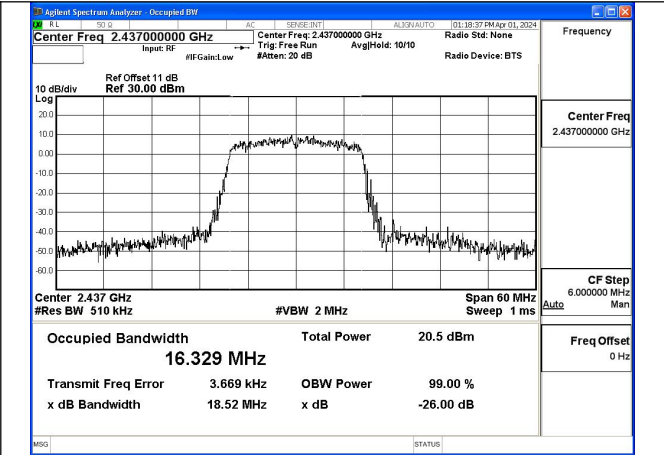

Mode:802.11b Frequency:2437MHz Ant:Chain1

Mode:802.11b Frequency:2462MHz Ant:Chain1

Test Mode: 802.11g

Mode:802.11g Frequency:2412MHz Ant:Chain0

Mode:802.11g Frequency:2437MHz Ant:Chain0

Mode:802.11g Frequency:2462MHz Ant:Chain0