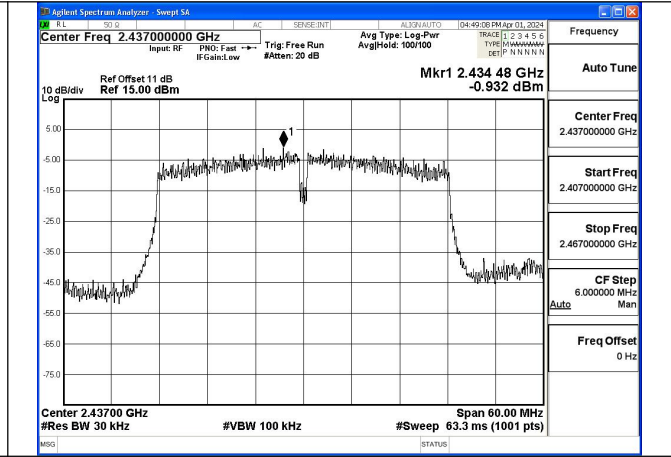

Mode:802.11n HT40 Frequency:2437MHz Ant:Chain0