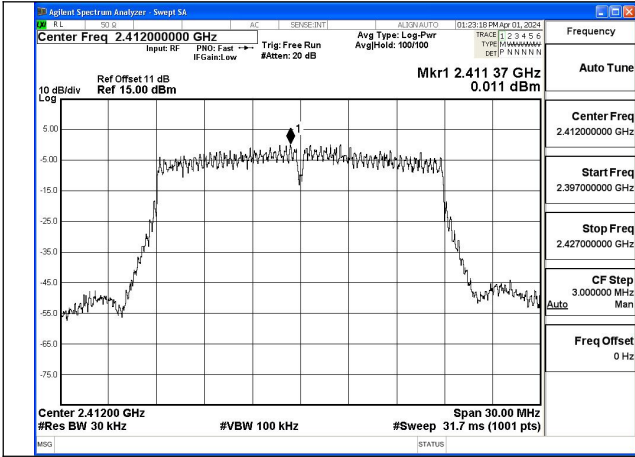

Mode:802.11g Frequency:2462MHz Ant:Chain0

Mode:802.11g Frequency:2412MHz Ant:Chain1

Mode:802.11g Frequency:2437MHz Ant:Chain1

Mode:802.11g Frequency:2462MHz Ant:Chain1

Test Mode: 802.11n HT20

Mode:802.11n HT20 Frequency:2412MHz Ant:Chain0