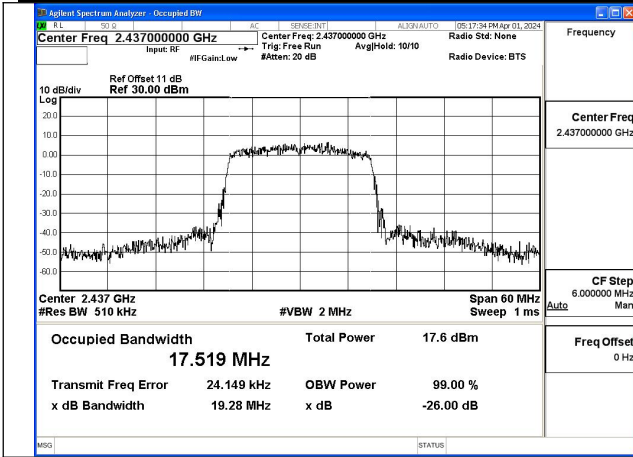

Mode:802.11n HT20 Frequency:2437MHz Ant:Chain1