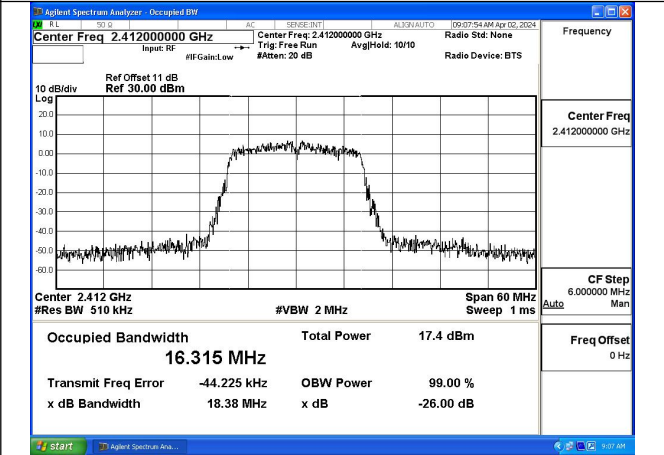

Mode:802.11b Frequency:2437MHz Ant:Chain1

Mode:802.11b Frequency:2462MHz Ant:Chain1

Test Mode: 802.11g

Mode:802.11g Frequency:2412MHz Ant:Chain0

Mode:802.11g Frequency:2437MHz Ant:Chain0

Mode:802.11g Frequency:2462MHz Ant:Chain0