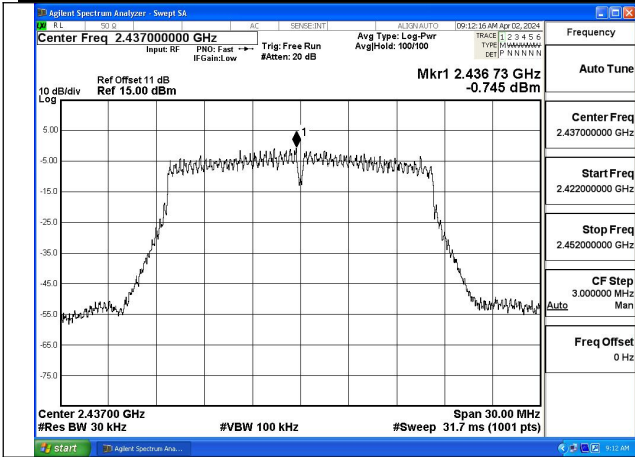

Mode:802.11g Frequency:2437MHz Ant:Chain1