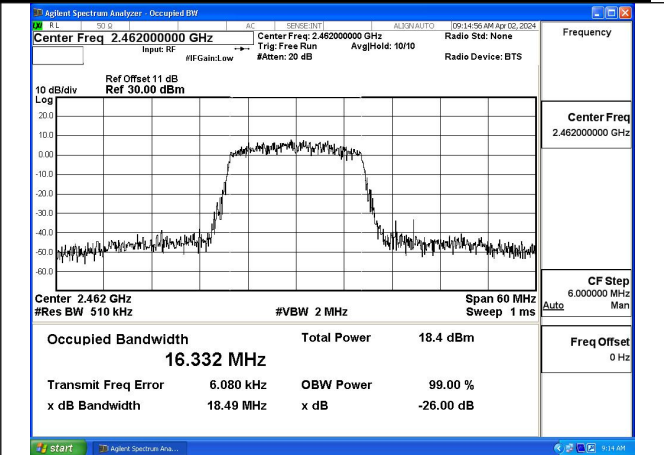

Mode:802.11g Frequency:2462MHz Ant:Chain1