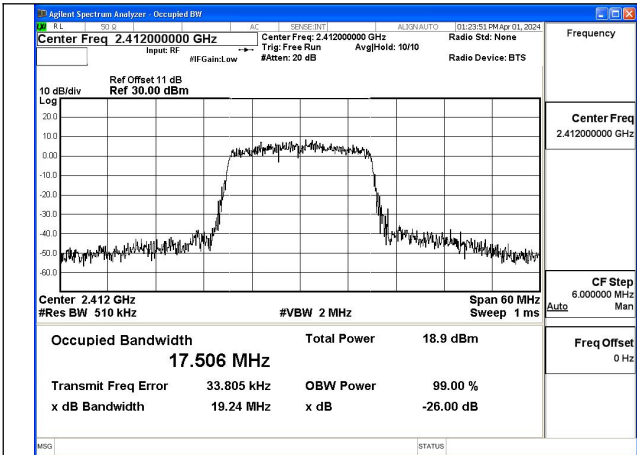

Mode:802.11g Frequency:2412MHz Ant:Chain1

Mode:802.11g Frequency:2437MHz Ant:Chain1

Mode:802.11g Frequency:2462MHz Ant:Chain1

Test Mode: 802.11n HT20

Mode:802.11n HT20 Frequency:2412MHz Ant:Chain0

Mode:802.11n HT20 Frequency:2437MHz Ant:Chain0