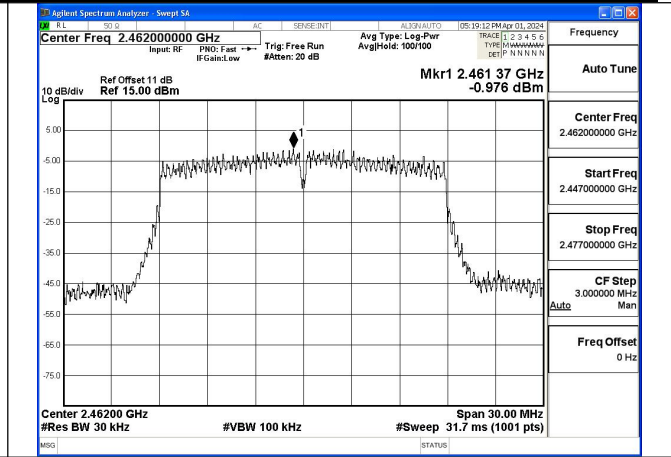

Mode:802.11n HT20 Frequency:2437MHz Ant:Chain0

Mode:802.11n HT20 Frequency:2462MHz Ant:Chain0

Mode:802.11n HT20 Frequency:2412MHz Ant:Chain1

Mode:802.11n HT20 Frequency:2437MHz Ant:Chain1

Mode:802.11n HT20 Frequency:2462MHz Ant:Chain1