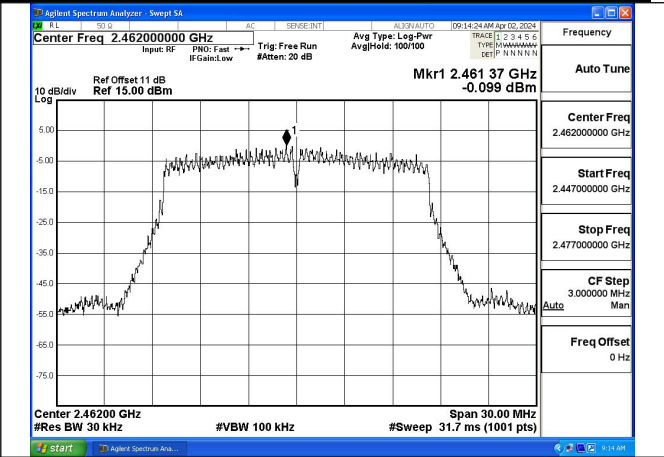

Mode:802.11g Frequency:2462MHz Ant:Chain1