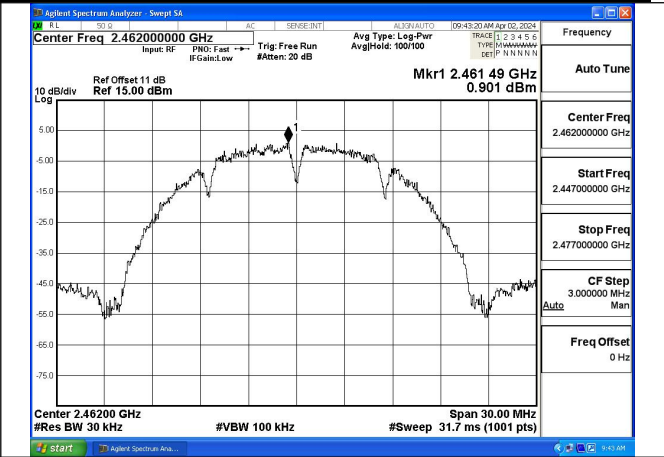

Mode:802.11b Frequency:2462MHz Ant:Chain1