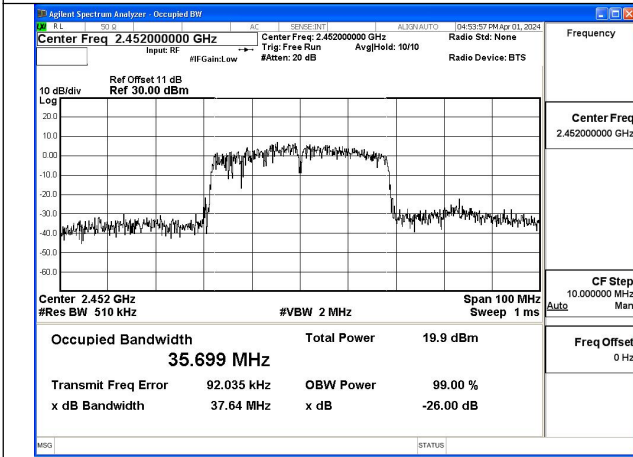

Mode:802.11n HT40 Frequency:2452MHz Ant:Chain0