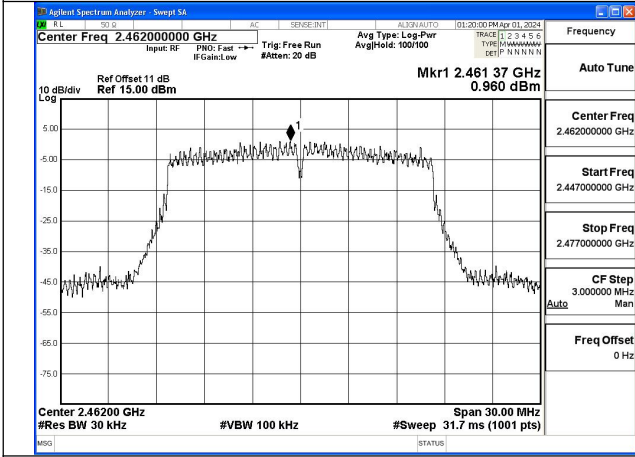

Test Mode: 802.11b

Mode:802.11b Frequency:2437MHz Ant:Chain1

Mode:802.11b Frequency:2462MHz Ant:Chain1

Test Mode: 802.11g

Mode:802.11g Frequency:2412MHz Ant:Chain0

Mode:802.11g Frequency:2437MHz Ant:Chain0