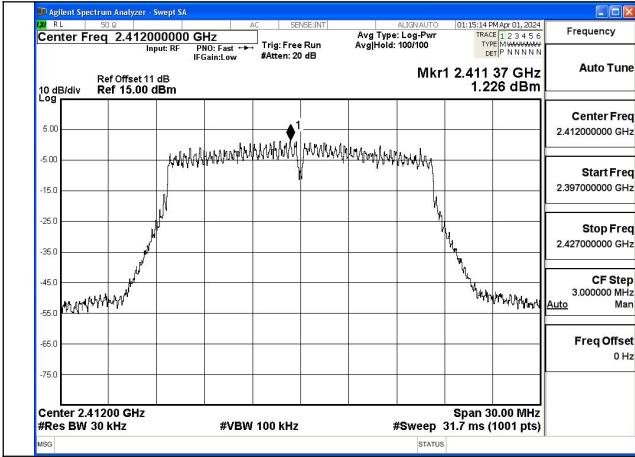

Test Mode: 802.11b

Mode:802.11b Frequency:2437MHz Ant:Chain1

Mode:802.11b Frequency:2462MHz Ant:Chain1

Test Mode: 802.11g

Mode:802.11g Frequency:2412MHz Ant:Chain0

Mode:802.11g Frequency:2437MHz Ant:Chain0