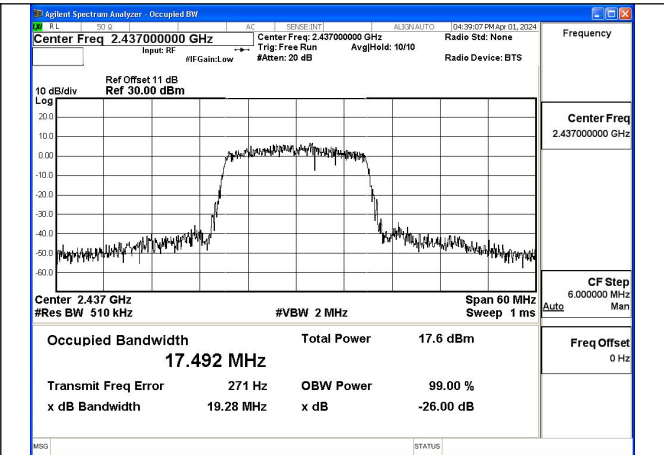

Mode:802.11g Frequency:2412MHz Ant:Chain1

Mode:802.11g Frequency:2437MHz Ant:Chain1

Mode:802.11g Frequency:2462MHz Ant:Chain1

Test Mode: 802.11n HT20

Mode:802.11n HT20 Frequency:2412MHz Ant:Chain0

Mode:802.11n HT20 Frequency:2437MHz Ant:Chain0