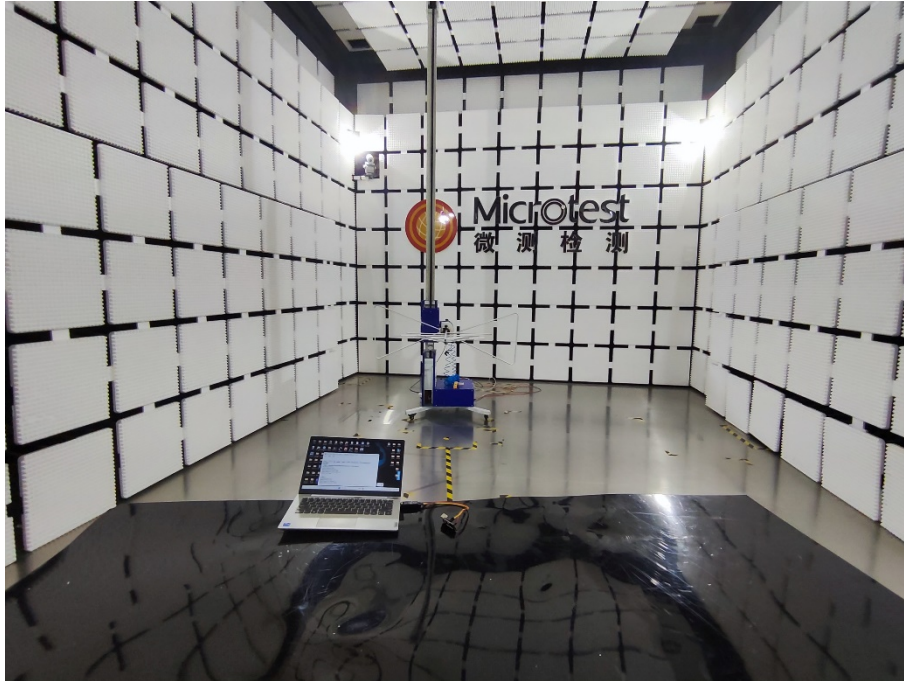

## Photographs of the test setup

**Model: WT32-ETH02**

Radiated emissions (below 1GHz)

Radiated emissions (above 1GHz)

Conducted Emission