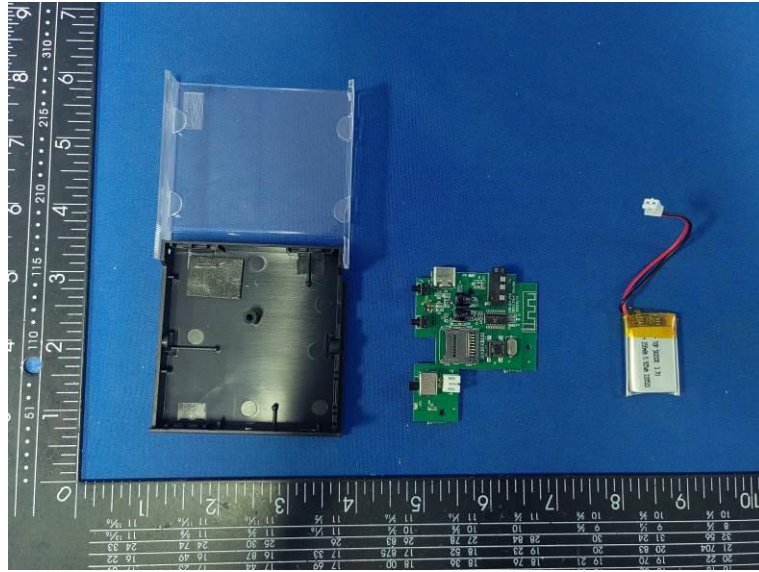

Internal Photos of the EUT

BT PCB Antenna