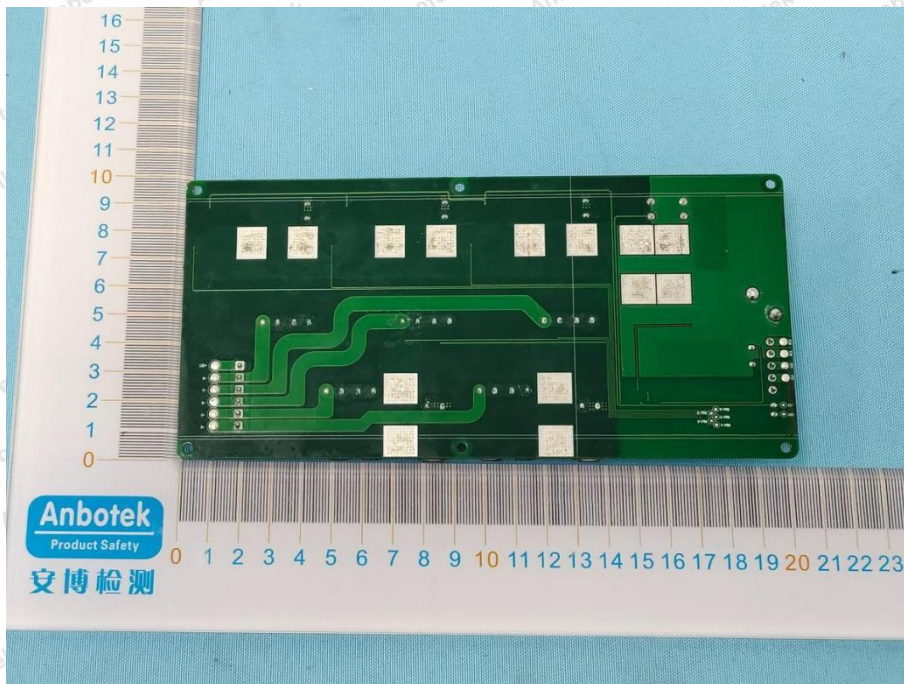

Shenzhen Anbotek Compliance Laboratory Limited

Address: 1/F., Building D, Sogood Science and Technology Park, Sanwei Community, Hangcheng Street, Bao'an District, Shenzhen, Guangdong, China.
Tel: (86) 0755-26066440 Fax: (86) 0755-26014772 Email: service@anbotek.com

Hotline
400-003-0500
www.anbotek.com.cn