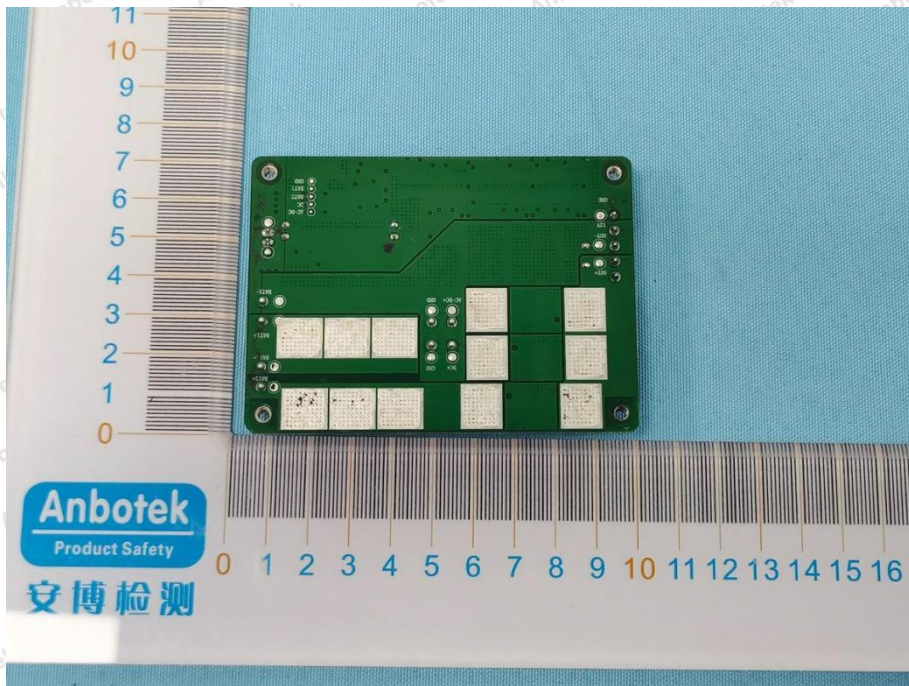

Shenzhen Anbotek Compliance Laboratory Limited

Address: 1/F., Building D, Sogood Science and Technology Park, Sanwei Community, Hangcheng Street, Bao'an District, Shenzhen, Guangdong, China.
Tel: (86) 0755-26066440 Fax: (86) 0755-26014772 Email: service@anbotek.com

Hotline
400-003-0500
www.anbotek.com.cn