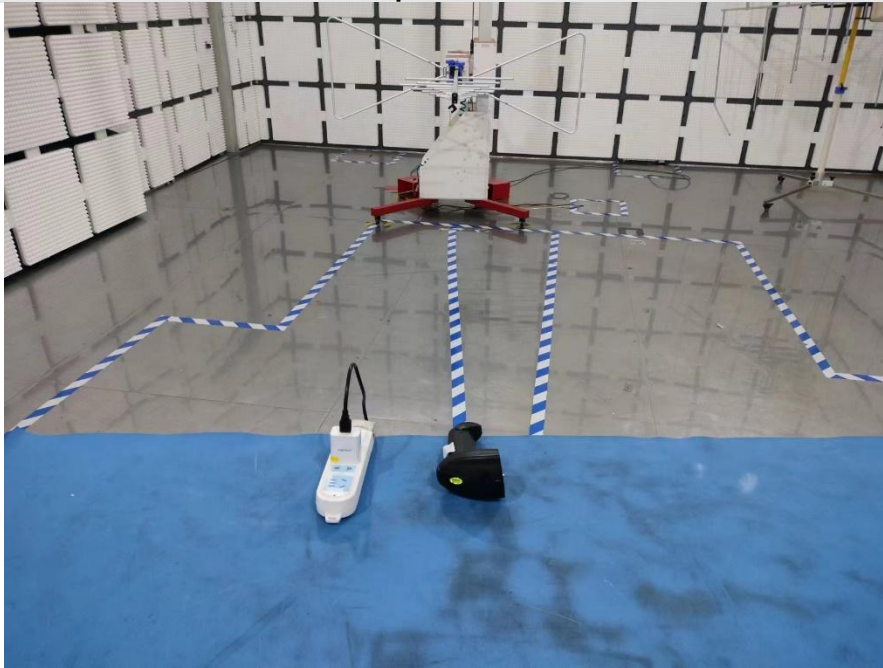

**Product Name** : Bluetooth Wireless 2D Barcode Scanner

**Radiated Spurious Emissions**

**Conducted Emissions at AC Power Line (150kHz-30MHz)**